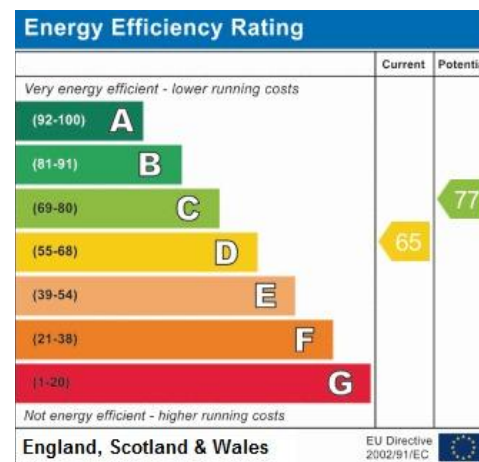

Nearest Stations

East Finchley (0.6 miles)

Golders Green (1.2 miles)

Finchley Central (1.2 miles)

Property Description

Set back off Lyttelton Road and set in the catchment area for a number of popular schools is this three bedroom ground floor maisonette. The property is in good condition and benefits from wooden flooring, a separate guest cloakroom and its own section of garden. To really appreciate the size, location and condition an internal viewing is highly recommended via vendors main agents Adam Hayes Estate Agents.